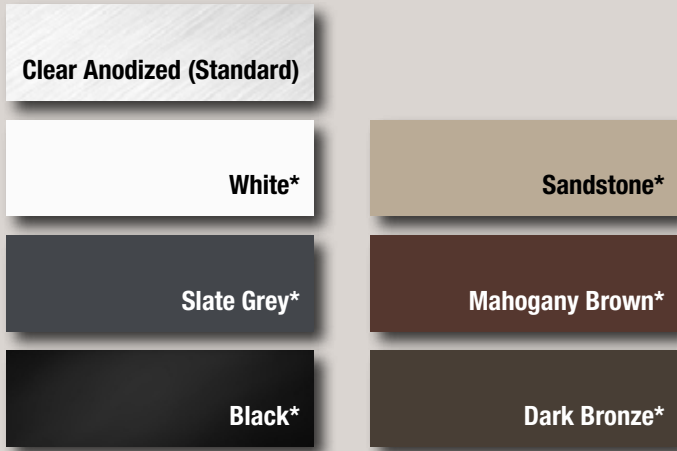

Choose the color which best suits your home

**Just a few of unlimited color options available using Hörmann Galaxy Paint System*

Specifications

Series	Solaris 7200
Section Thickness	1 3/4 in.
Texture	Smooth
Available Colors	
Anodized Aluminum	Standard
Galaxy Paint System	Optional
Window Options	
Clear	Standard
Frosted	Optional
Smoked	Optional
Brown Tinted	Optional
Feather Etched	Optional
Tundra	Optional
Warranty	
Sections	10 years
Hardware	7 years
Springs	7 years

Select your aluminum sheet option

Panels are available in insulated or non-insulated

Ready for your personal touch

Galaxy Paint System

Hörmann's exclusive Galaxy Paint System is available to further customize your new Solaris 7200 door with 28 semi-custom colors or unlimited color matching capabilities.