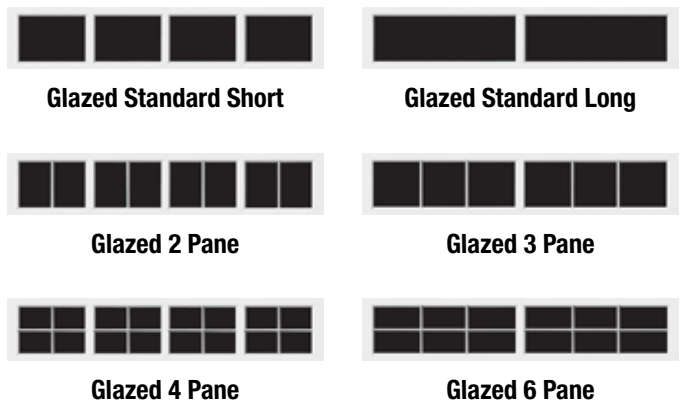

# Carriage House Style Windows

For Phoenix 5200 Series

For Tucana 5250 Series