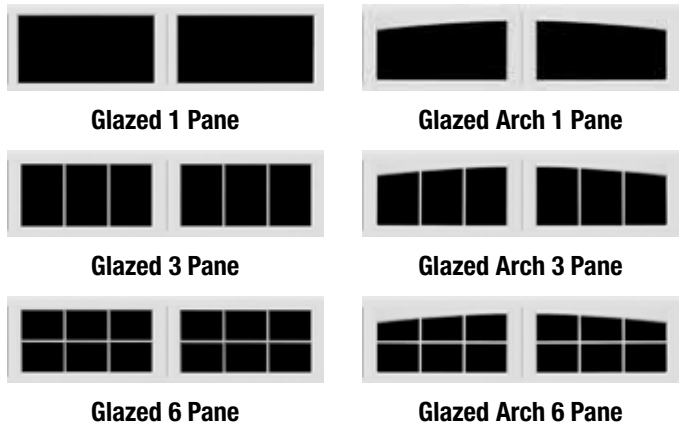

# Carriage House Style Windows

For Phoenix 5200 Series

For Tucana 5250 Series