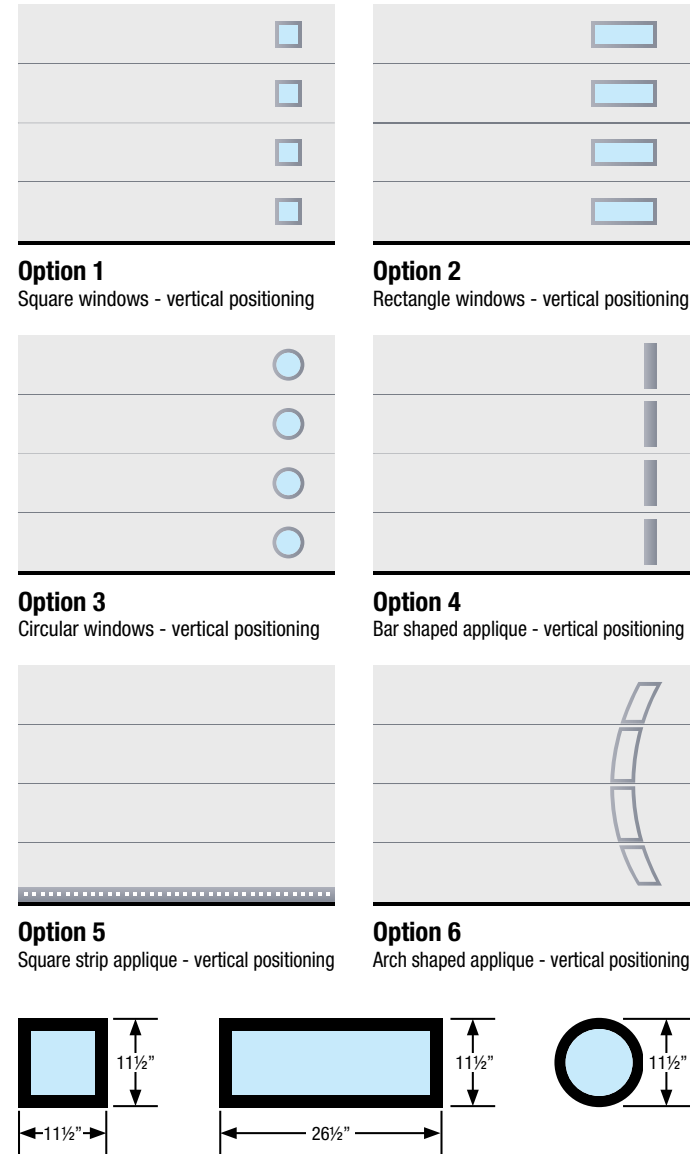

Stainless Steel Accent Options

For Taurus 4250 Series

Other design options available. For example, horizontal positioning or different quantities of appliques or windows. Consult factory.