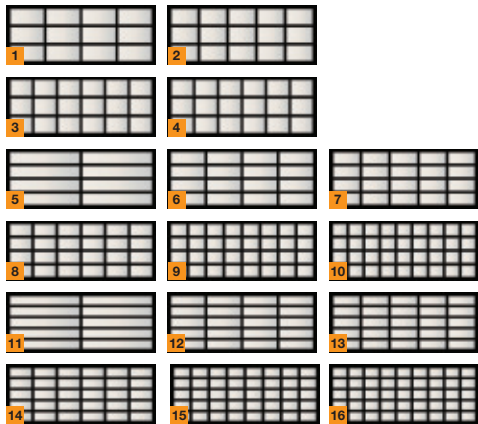

Modern Classic 7500

BEST

Door: Ltd Lifetime
 Hardware: 5 yr
 Springs: 3 yr

- Commercial Grade Aluminum
- 9 Finish Colors
- 2" Thick Sections
- 30 Panel + Window Designs

PANEL DESIGN OPTIONS

Panel Design Options (8' x 7')

- 1 MC32-SC
- 2 MC33-SC
- 3 MC34-SC
- 4 MC36-SC
- 5 MC41-SC
- 6 MC42-SC
- 7 MC43-SC
- 8 MC44-SC
- 9 MC51-SC
- 10 MC52-SC
- 11 MC53-SC
- 12 MC54-SC
- 13 MC46-SC
- 14 MC56-SC

Panel Design Options (16' x 7')