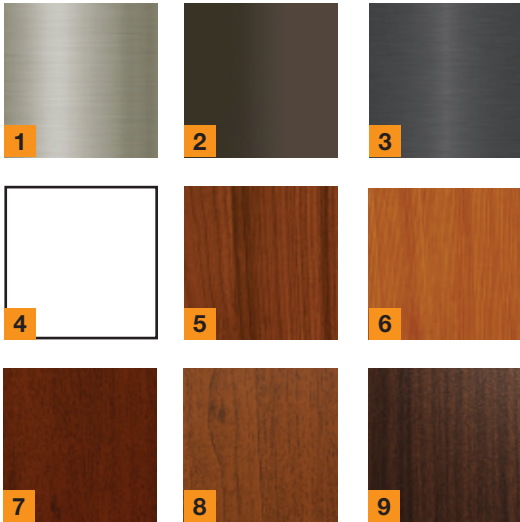

Keeps out wind, rain, debris and other elements for added energy savings.

COLOR OPTIONS

- 1 Clear Anodized
- 2 Dark Bronze Anodized
- 3 Black Anodized
- 4 White
- 5 Dark Cherry
- 6 Dark Fir
- 7 Mahogany
- 8 Dark Walnut
- 9 Italian Rosewood