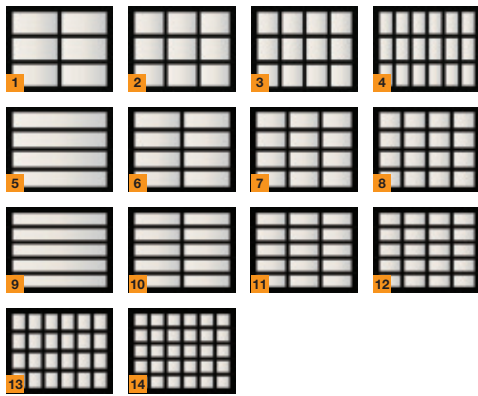

Modern Classic 7500

BEST

Door: Ltd Lifetime
 Hardware: 5 yr
 Springs: 3 yr

- Commercial Grade Aluminum
- 9 Finish Colors
- 2" Thick Sections
- 30 Panel + Window Designs

PANEL DESIGN OPTIONS

Panel Design Options (8' x 7')

- 1 MC32-SC
- 2 MC33-SC
- 3 MC34-SC
- 4 MC36-SC
- 5 MC41-SC
- 6 MC42-SC
- 7 MC43-SC
- 8 MC44-SC
- 9 MC51-SC
- 10 MC52-SC
- 11 MC53-SC
- 12 MC54-SC
- 13 MC46-SC
- 14 MC56-SC

Panel Design Options (16' x 7')