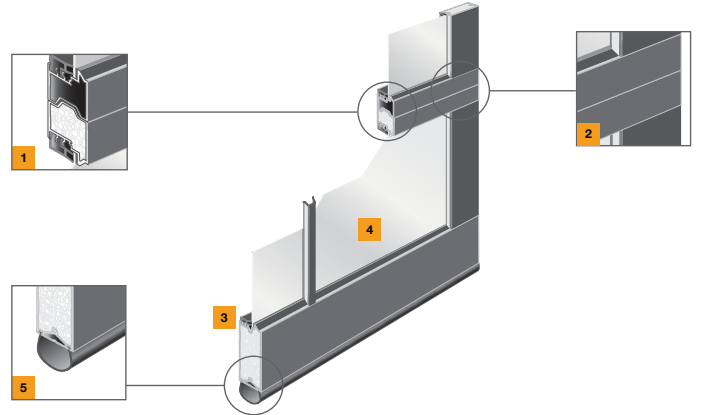

- 1 MC32-SC
- 2 MC33-SC
- 3 MC34-SC
- 4 MC36-SC
- 5 MC41-SC
- 6 MC42-SC
- 7 MC43-SC
- 8 MC44-SC
- 9 MC51-SC
- 10 MC52-SC
- 11 MC53-SC
- 12 MC54-SC
- 13 MC46-SC
- 14 MC56-SC

Panel Design Options (16' x 7')

- 1 MC34-DC
- 2 MC35-DC
- 3 MC36-DC
- 4 MC38-DC
- 5 MC42-DC
- 6 MC44-DC
- 7 MC45-DC
- 8 MC46-DC
- 9 MC48-DC
- 10 MC49-DC
- 11 MC52-DC
- 12 MC54-DC
- 13 MC55-DC
- 14 MC56-DC
- 15 MC58-DC
- 16 MC59-DC

SAFETY, LUXURY & SELECTION

Tongue & Groove Section Joints 1

Precisely designed section joints reduce air infiltration and create a weathertight seal.

Anodized Aluminum Frame 2

Frame members are mechanically fastened at joints creating an exceptionally high strength door frame.