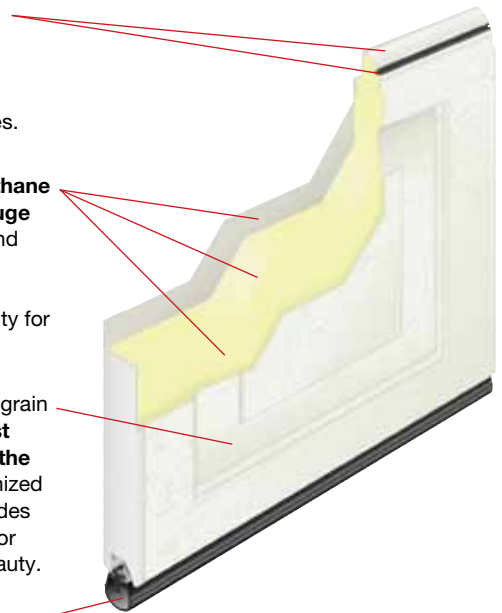

Deep tongue and groove section joint contribute to the door's **excellent strength**. Intermediate seals prevent air infiltration, which enhances the **insulation** properties.

Environmentally friendly **polyurethane foam core** is enclosed by **25 gauge galvanized steel** on the inside and outside. This provides maximum insulation for substantial energy savings and ultimate panel stability for luxuriously quiet door operation.

Easy to clean **Rainslope™** woodgrain texture, which helps **prevent dust and dirt from accumulating on the surface**. Coupled with the galvanized and **finish painted steel**, it provides **superior corrosion resistance** for trouble-free performance and beauty.

The bottom weather seal **keeps out wind, rain, debris and other elements** for added energy savings.

1¾" thick section