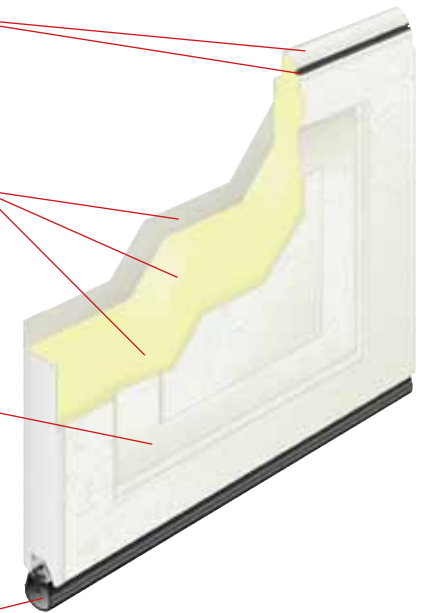

1¾" thick section

Deep tongue and groove section joint contribute to the door's **excellent strength**. Intermediate seals prevent air infiltration, which enhances the **insulation** properties.

Environmentally friendly **polyurethane foam core** is enclosed by **25 gauge galvanized steel** on the inside and outside. This provides maximum insulation for substantial energy savings and ultimate panel stability for luxuriously quiet door operation.

Easy to clean **Rainslope™** woodgrain texture, which helps **prevent dust and dirt from accumulating on the surface**. Coupled with the galvanized and **finish painted steel**, it provides **superior corrosion resistance** for trouble-free performance and beauty.

The bottom weather seal **keeps out wind, rain, debris and other elements** for added energy savings.